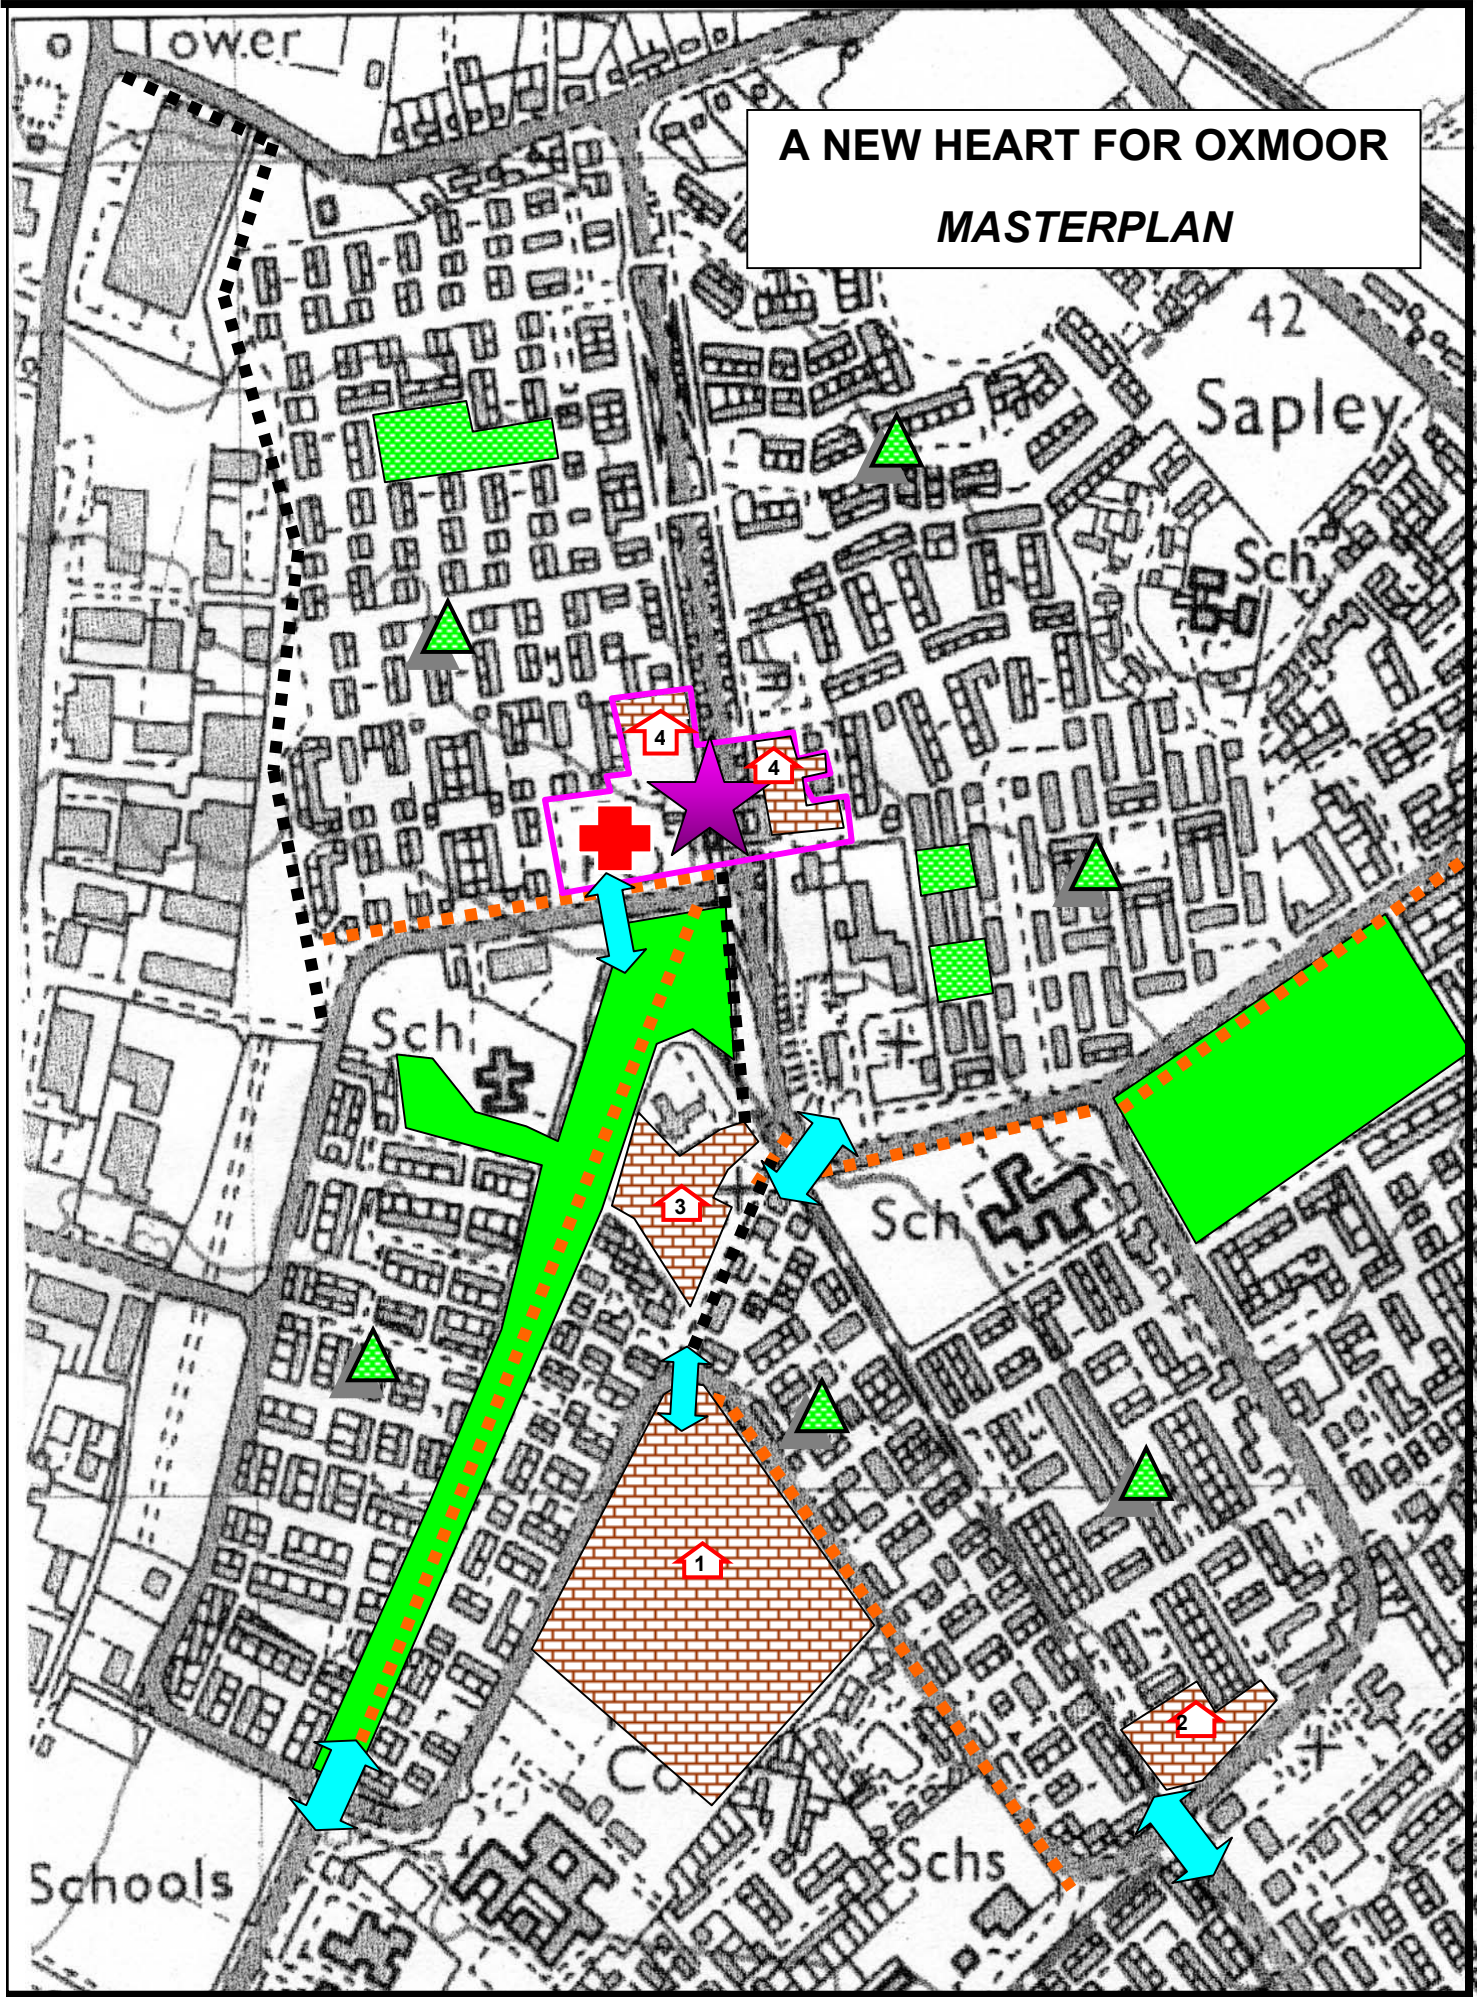

A NEW HEART FOR OXMOOR MASTERPLAN

A NEW HEART FOR OXMOOR

MASTERPLAN

NEIGHBOURHOOD GARDEN -- LANDSCAPED

DOORSTEP GREENS PILOT SCHEMES

NEW HEALTH CENTRE

SAPLEY SQUARE REMODELLING - OPTIONS

OXMIRE MEADOWS PARKLAND LANDSCAPING
CONEYGEAR PARK - REMODELLED
OXMOOR LANE PLAY AREAS & TREE PLANTING

HOUSING DEVELOPMENTS
1-4 PROPOSED SITES

MAIN CYCLEWAY/FOOTPATHS
PRIORITY ACTION SECTIONS

TRAFFIC CALMING SCHEMES